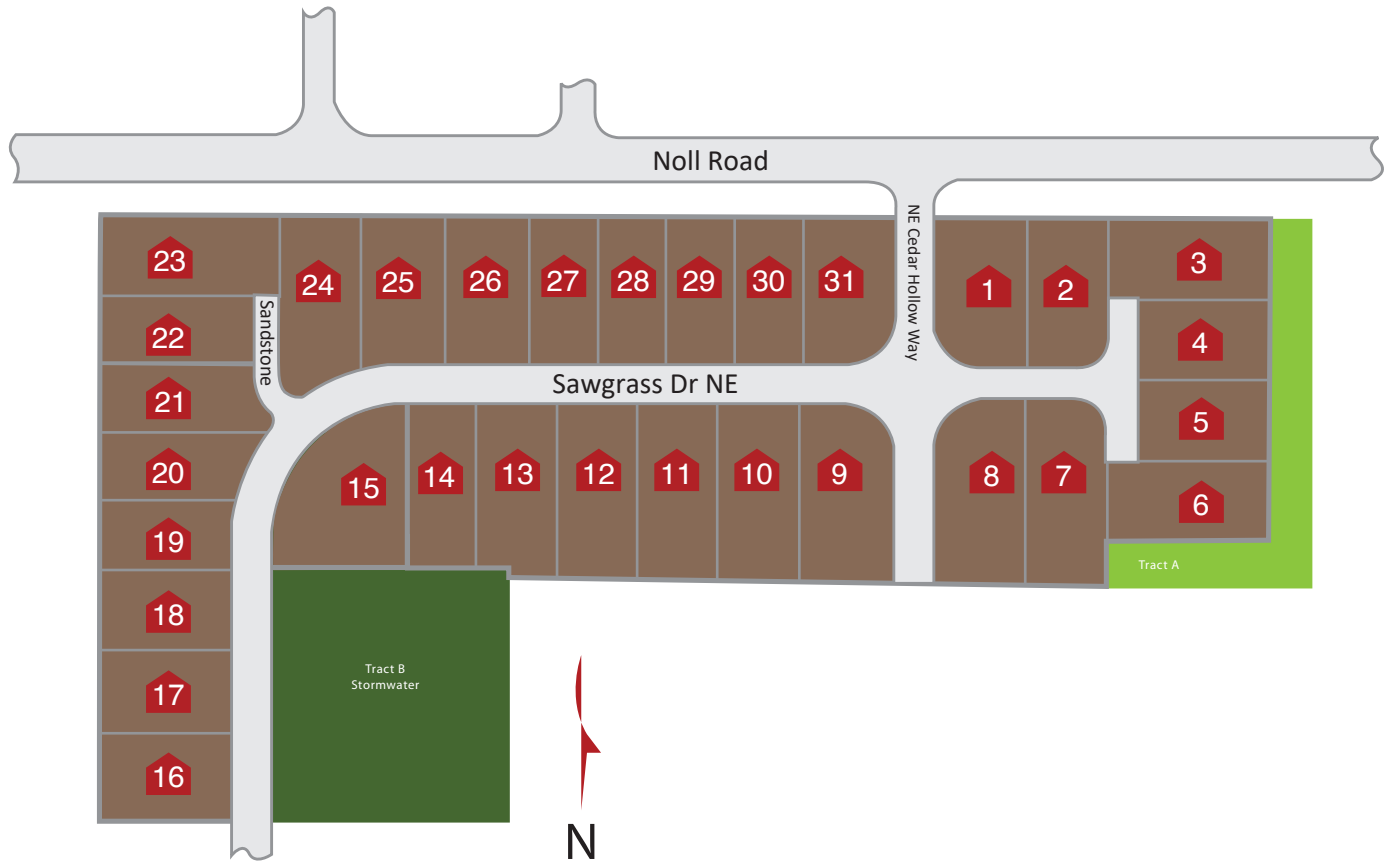

COMMUNITY PLAT MAP – NOLL TERRACE

-  Available Under Construction/Permitting
-  Available Presales
-  Sold Homes
-  Model Home
-  Move In Ready

Document last updated: **Feb 08th, 2025**

Open Hours-Thursdays: 1:00-4:00 pm
All other days: 12:00-4:00 pm