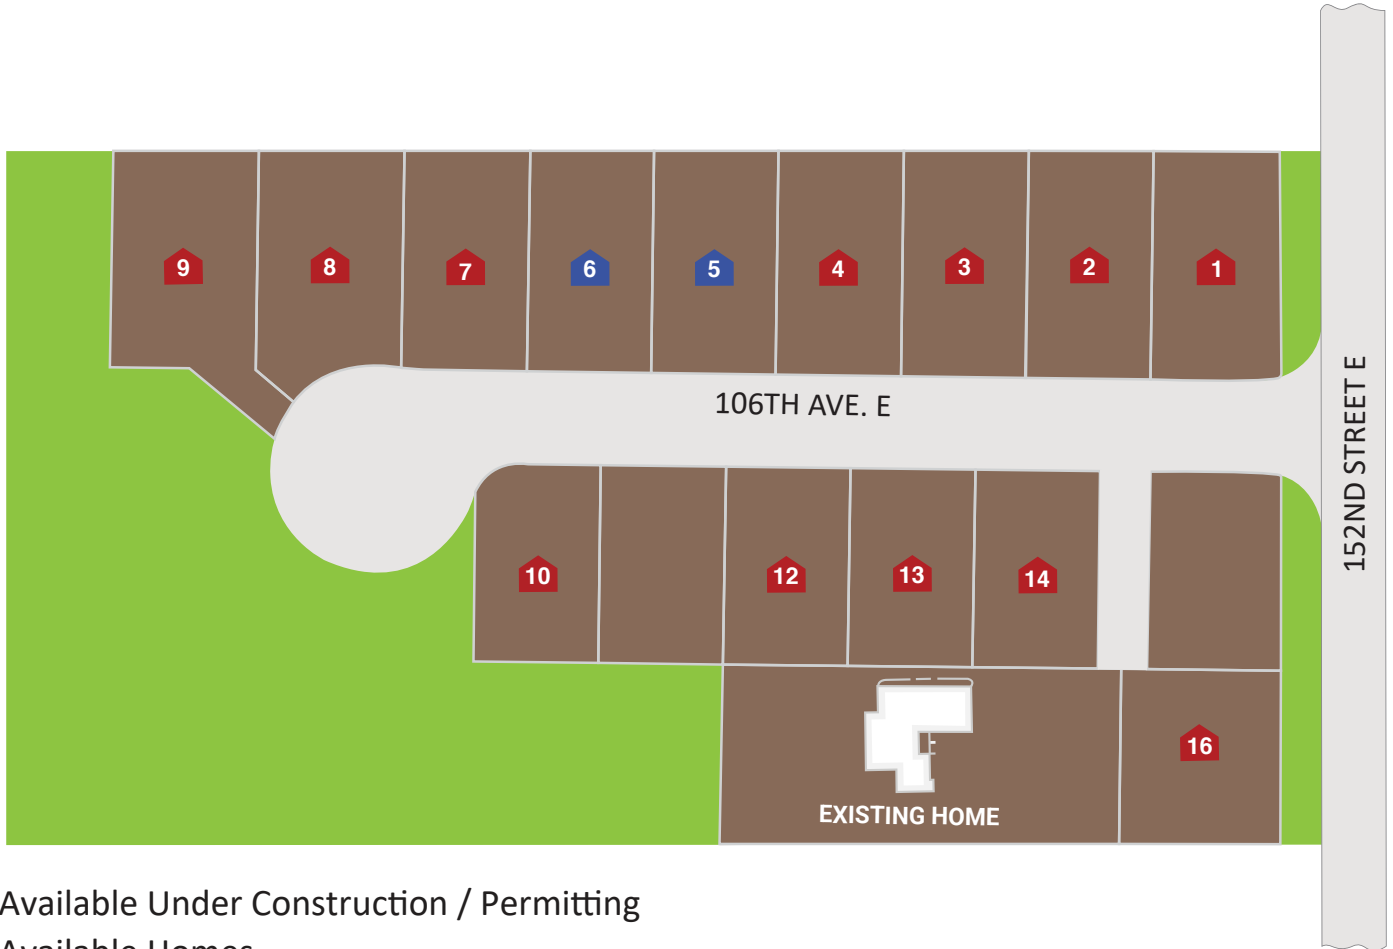

**JK MONARCH**  
A TRUMARK COMPANY

COMMUNITY PLAT MAP — MOUNTAIN GLEN – PUYALLUP, WA

-  Available Under Construction / Permitting
-  Available Homes
-  Sold Homes
-  Model Home
-  Available Presales
-  Move In Ready