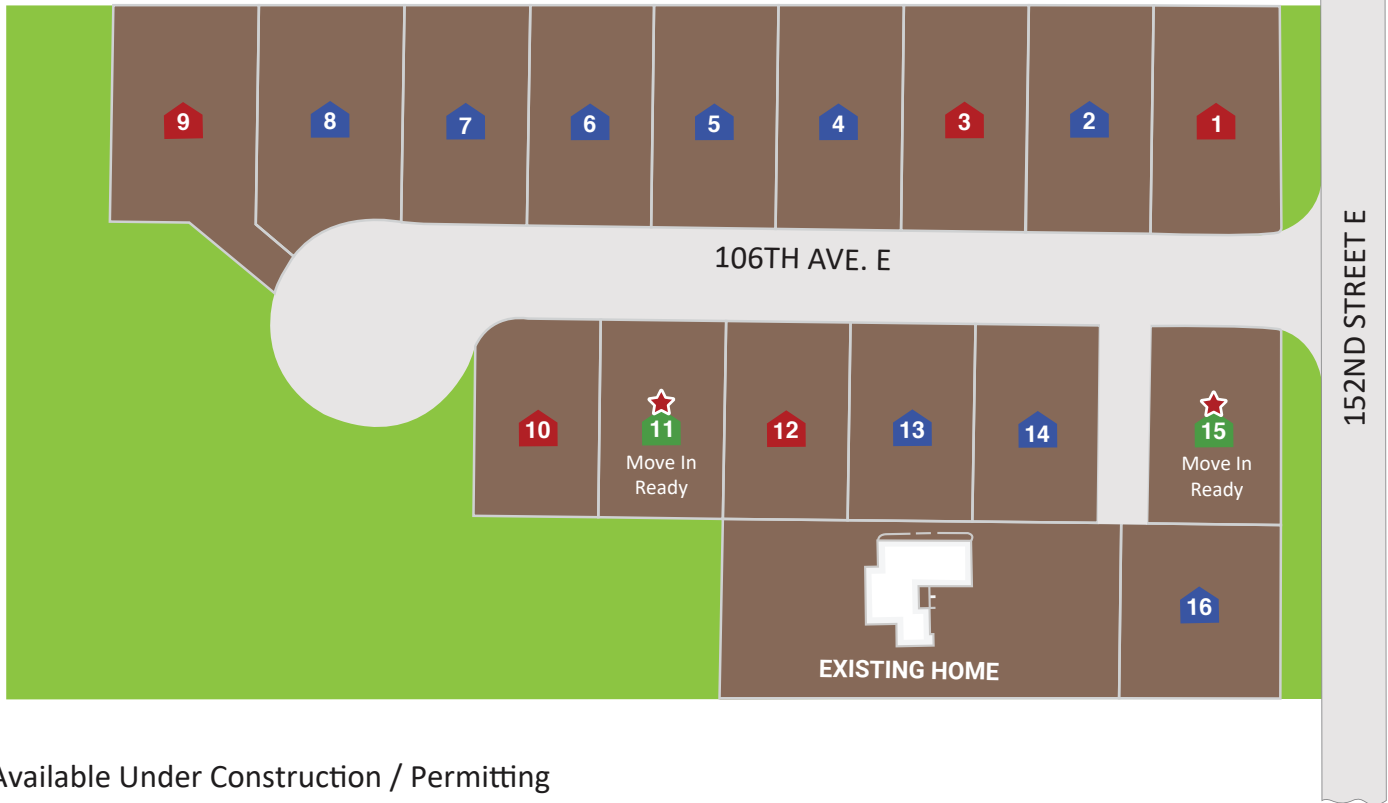

JK MONARCH
FINE HOMES

COMMUNITY PLAT MAP – MOUNTAIN GLEN – PUYALLUP, WA

-  Available Under Construction / Permitting
-  Available Presales
-  Sold Homes
-  Model Home
-  Move In Ready

Mountain Glen Address: 10608 152nd St E Puyallup, WA 98374