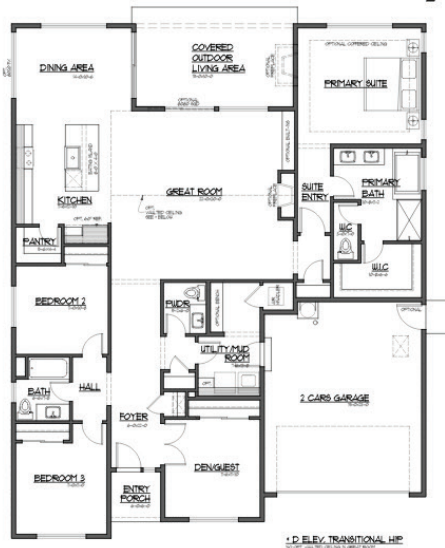

JK MONARCH

Mountain Glen #11

\$759,950.00

**2286 B Elevation 2 Car
15301 106TH AVE E. Puyallup**

**MOVE IN
READY!**

MASTER PLAN
10/12/2023

Rambler

Visit WWW.JKMonarch.com or Contact Us for more information.