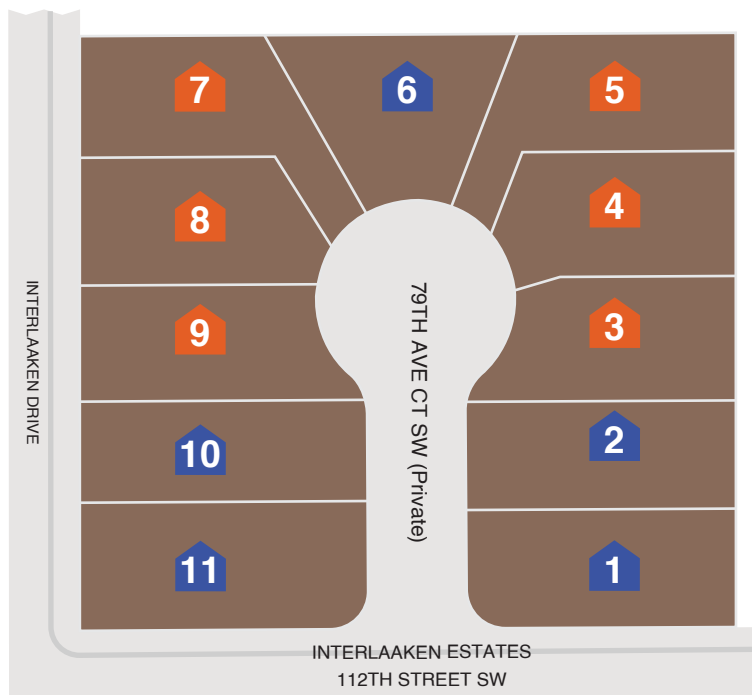

COMMUNITY PLAT MAP – INTERLAAKEN ESTATES

-  Available Under Construction / Permitting
-  Available Homes
-  Sold Homes
-  Model Home
-  Available Presales
-  Move In Ready

Document last updated: **January 15th, 2026**