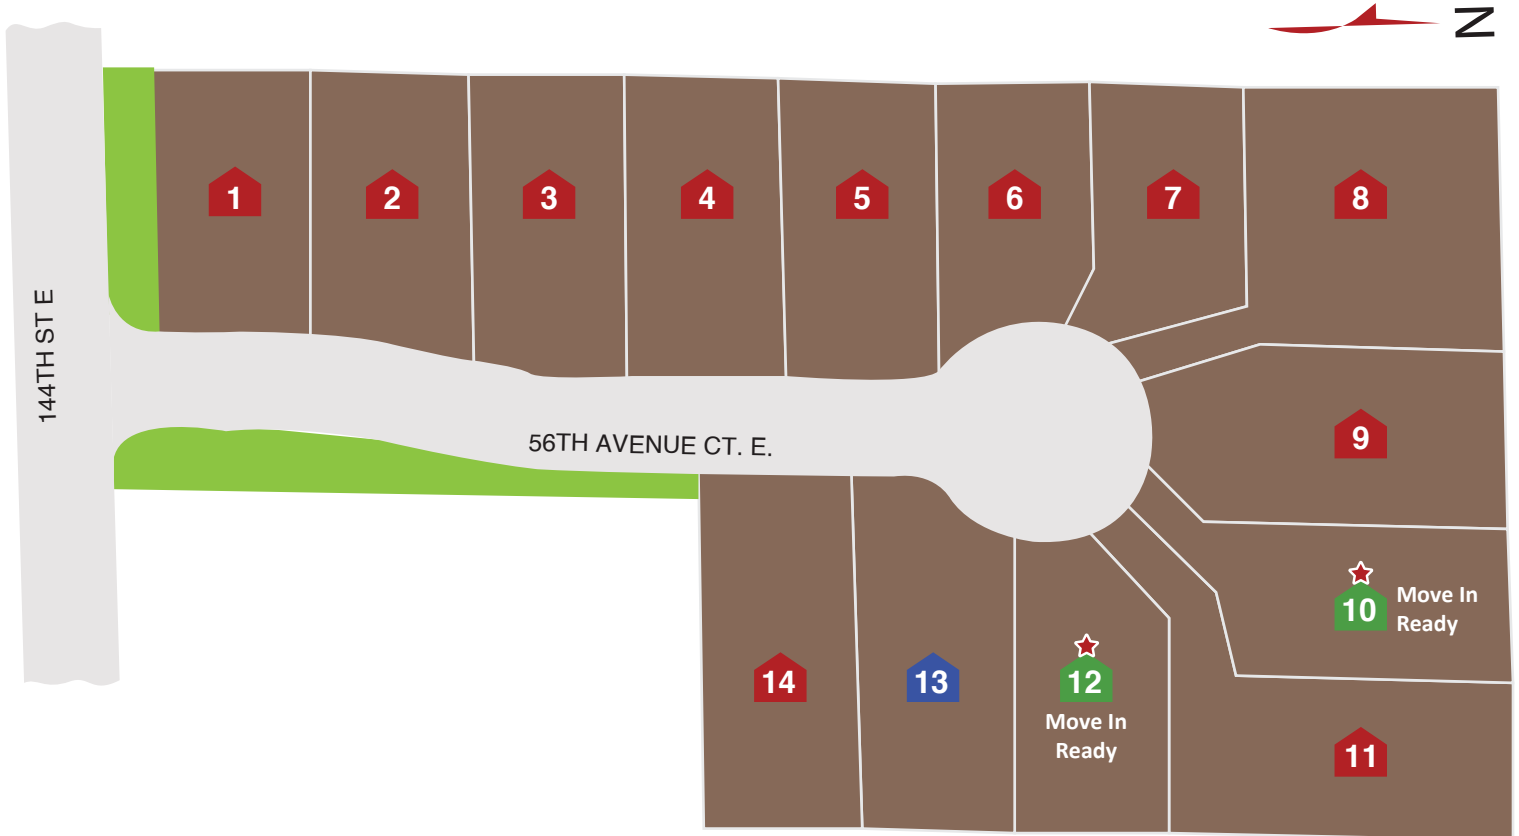

COMMUNITY PLAT MAP — BIRCH - PUYALLUP, WA

-  Available Under Construction/Permitting
-  Available
-  Sold Homes
-  Model Home
-  Move In Ready

Birch Address: 5607 144th Street East Puyallup, WA 98373

Document last updated: Feb 05th, 2025