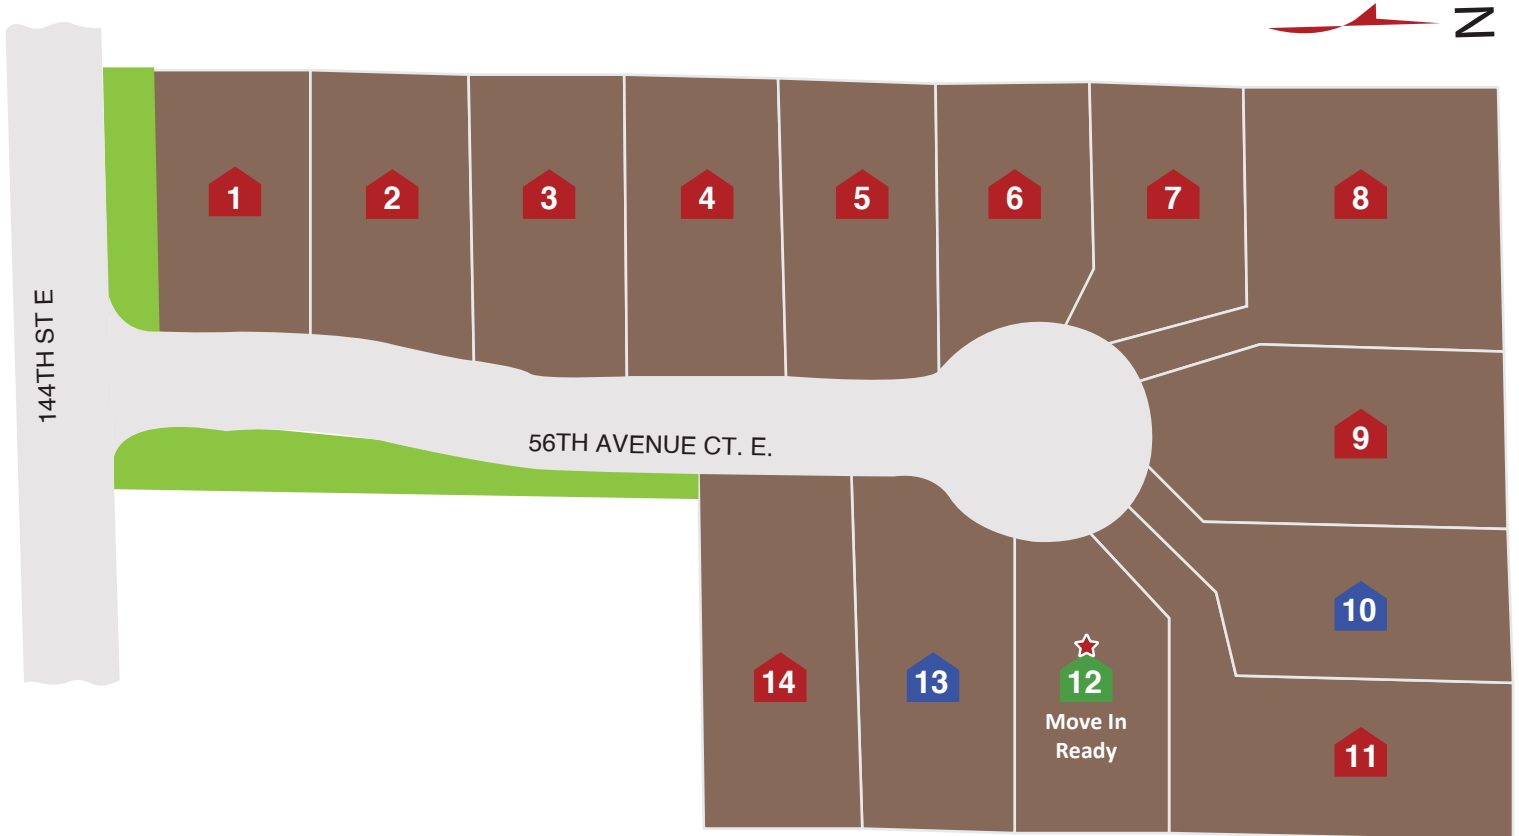

## COMMUNITY PLAT MAP — BIRCH - PUYALLUP, WA

-  Available Under Construction/Permitting
-  Available
-  Sold Homes
-  Model Home
-  Move In Ready

**Birch Address:** 5607 144th Street East Puyallup, WA 98373