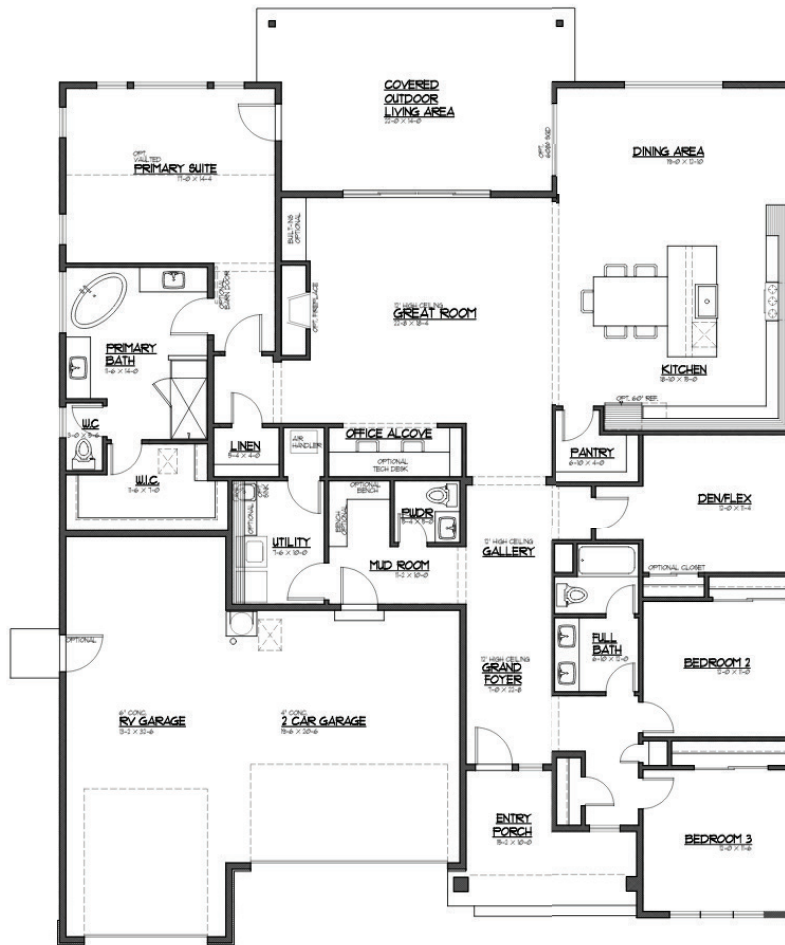

2850 Sq Ft.

Rambler | 4 Bedrooms includes Den/Flex | 2.5 Baths | Covered Outdoor Living | 2 Car + RV Garage

Elevation B

Modern Farmhouse

Elevation C

Craftsman

RAMBLER

MASTER PLAN
03/20/2024