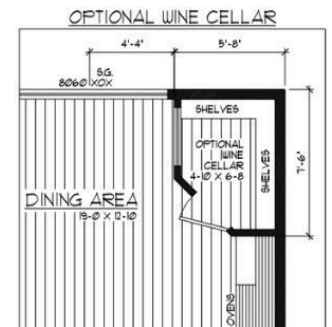

2850 Sq Ft.

Rambler | 4 Bedrooms includes Den/Flex | 2.5 Baths | Covered Outdoor Living | 2 Car + RV Garage

Elevation B

Modern Farmhouse

Elevation C

Craftsman

RAMBLER

MASTER PLAN
03/20/2024