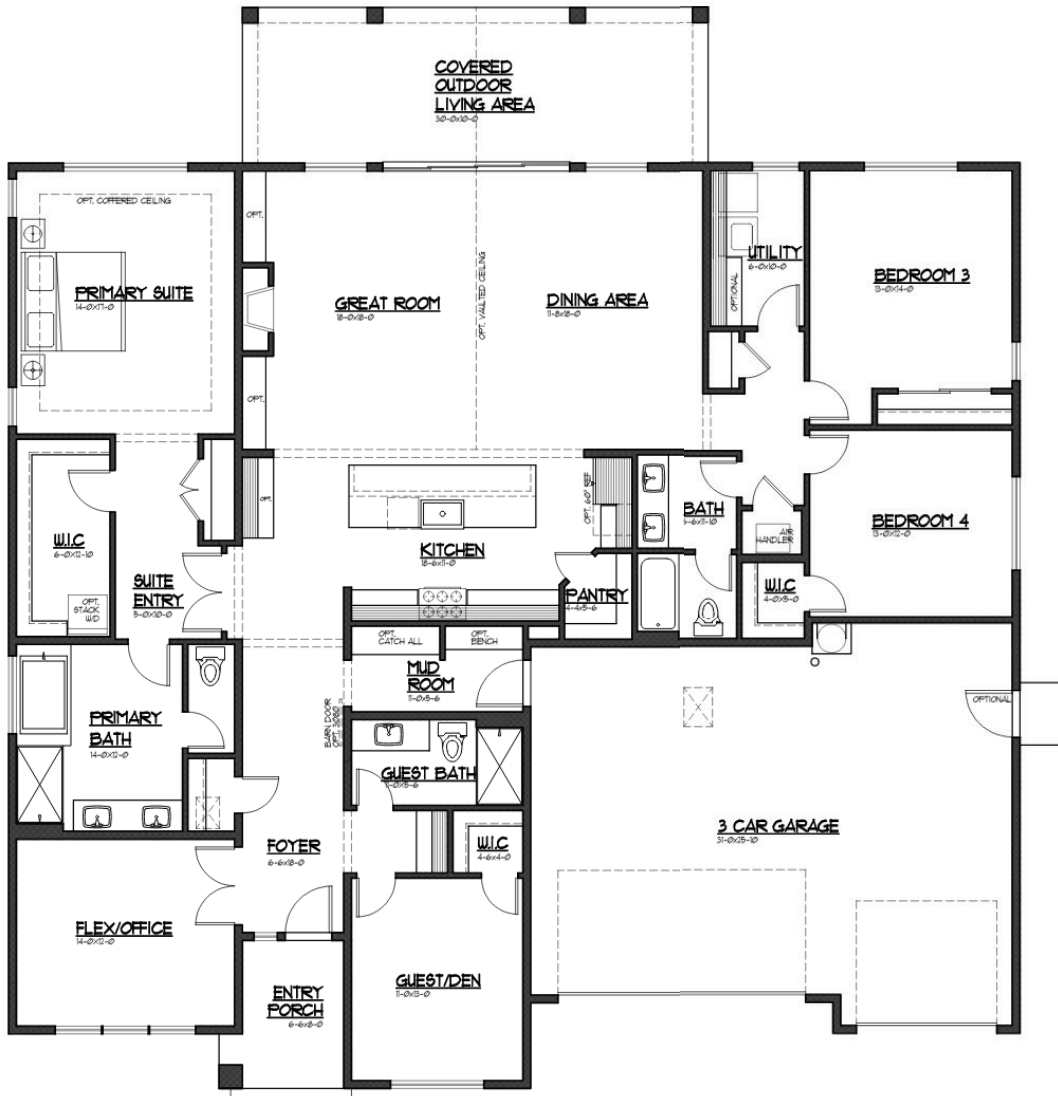

2840 Sq Ft

4 Bedrooms includes Den/Guest | Flex/Office | 2.75 Bathrooms | Covered Outdoor Living | 3 Car Garage

Elevation A
Modern Farmhouse

Elevation C
Craftsman

Rambler

JK MONARCH
FINE HOMES

JK Monarch seeks to constantly improve our homes, and to that end we reserve the right to change features, brand names, dimensions, architectural details, and designs. This document is for illustrative purposes and drawings are not to scale. Finishes, styles, and amenities shown may not be included, even under signed contract.