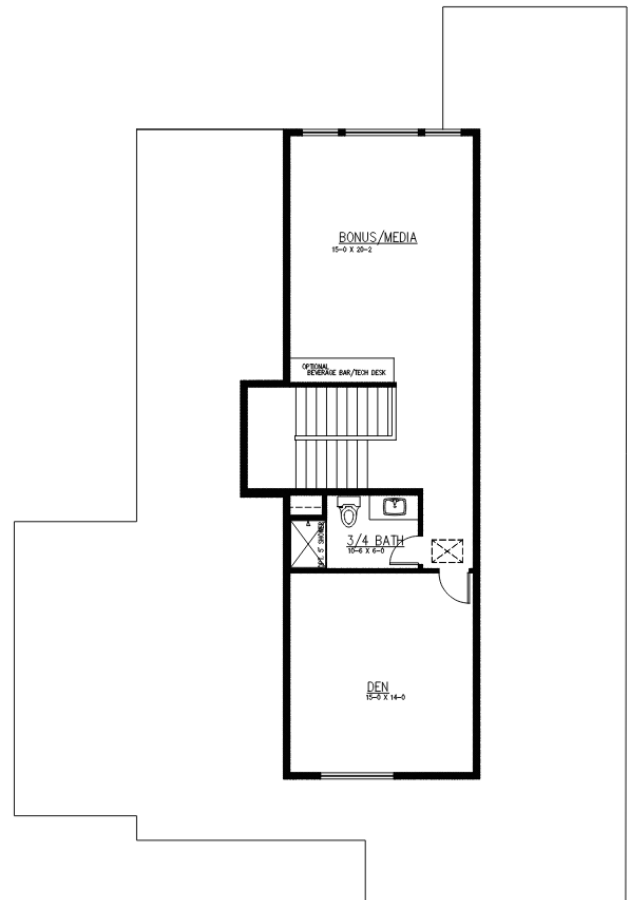

2697 Sq Ft.

3 Bedrooms | 2.75 Bathrooms | Den | Bonus/Media Room | Covered Outdoor Living | 3 Car Garage

Elevation A Modern Farmhouse

1ST FLOOR

2ND FLOOR

MASTER PLAN
05/06/2023

MASTER PLAN
05/06/2023

JK MONARCH
FINE HOMES