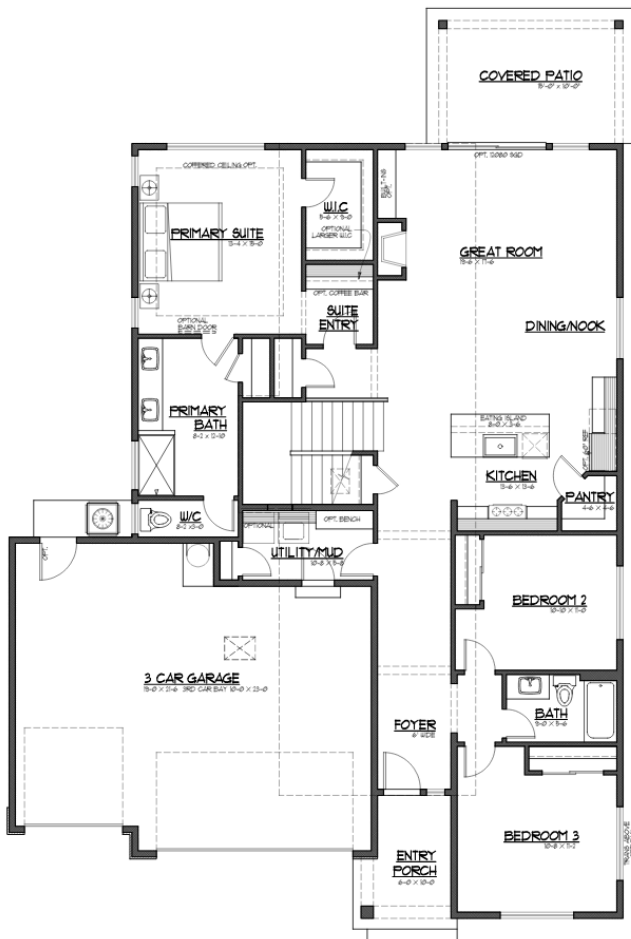

2697 Sq Ft.

3 Bedrooms | 2.75 Bathrooms | Den | Bonus/Media Room | Covered Outdoor Living | 3 Car Garage

Elevation A Modern Farmhouse

1ST FLOOR

2ND FLOOR

MASTER PLAN
05/06/2023

MASTER PLAN
05/06/2023

JK MONARCH
FINE HOMES

JK Monarch seeks to constantly improve our homes, and to that end we reserve the right to change features, brand names, dimensions, architectural details, and designs. This document is for illustrative purposes and drawings are not to scale. Finishes, styles, and amenities shown may not be included, even under signed contract.