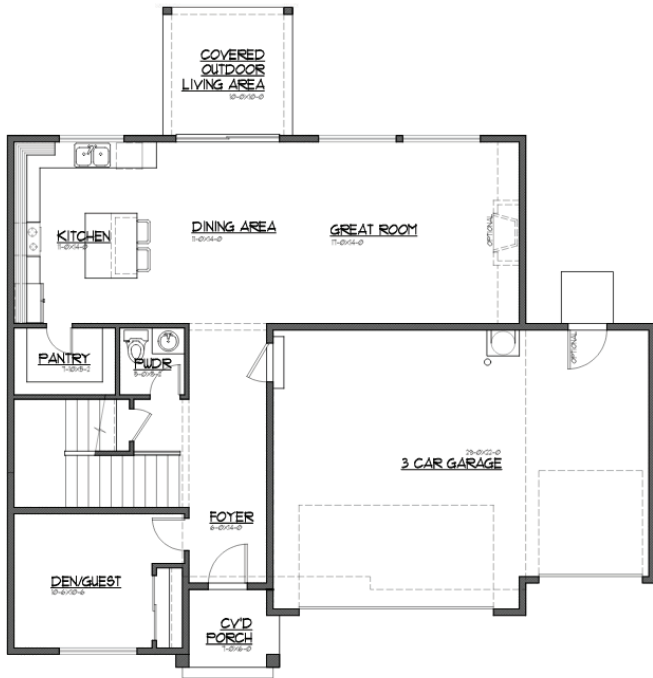

2,287 Sq Ft.

BIRCH PLAT

4 Bedrooms Includes Flex/Den | 2.5 Bathrooms | Bonus Loft | 3 Car Garage

ELEVATION A

MAIN LEVEL FLOOR PLAN

ELEVATION C

UPPER LEVEL FLOOR PLAN

JK MONARCH FINE HOMES