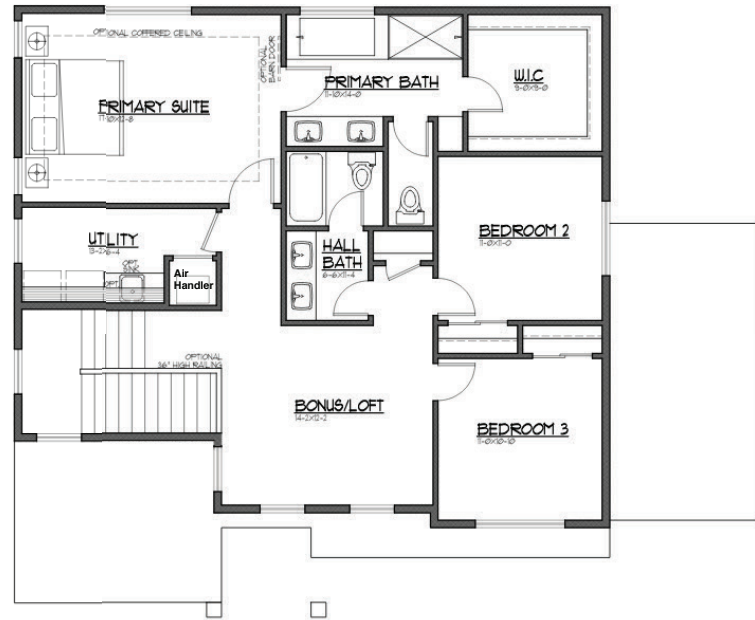

2,287 Sq Ft.

BIRCH PLAT

4 Bedrooms Includes Flex/Den | 2.5 Bathrooms | Bonus Loft | 3 Car Garage

ELEVATION A

MAIN LEVEL FLOOR PLAN

ELEVATION C

UPPER LEVEL FLOOR PLAN

JK MONARCH FINE HOMES