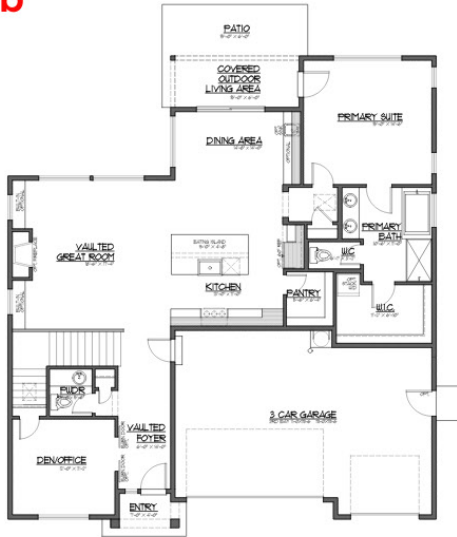

MOVE IN READY!

JK MONARCH

South Campus Estates #8

\$1,199,950.00

2730 Elevation B 3 Car Garage

421 SW 366TH ST Federal Way

MOVE IN READY!

This home has builder upgrades that include:

Freestanding Tub

Upgraded Appliances:
Cooktop and Double Oven

MASTER PLAN 04/18/2024

Main Floor

MASTER PLAN 04/18/2024

Second Floor

Visit WWW.JKMonarch.com or Contact Us for more information.

JK MONARCH
FINE HOMES