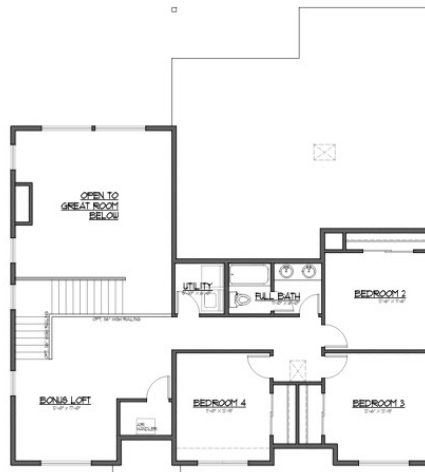

MOVE IN READY!

JK MONARCH

South Campus Estates #8

\$1,199,950.00

2730 Elevation B 3 Car Garage

421 SW 366TH ST Federal Way

MOVE IN READY!

This home has builder upgrades that include:

Freestanding Tub

Upgraded Appliances:
Cooktop and Double Oven

MASTER PLAN 04/18/2024

Main Floor

MASTER PLAN 04/18/2024

Second Floor

Visit WWW.JKMonarch.com or Contact Us for more information.

JK MONARCH
FINE HOMES