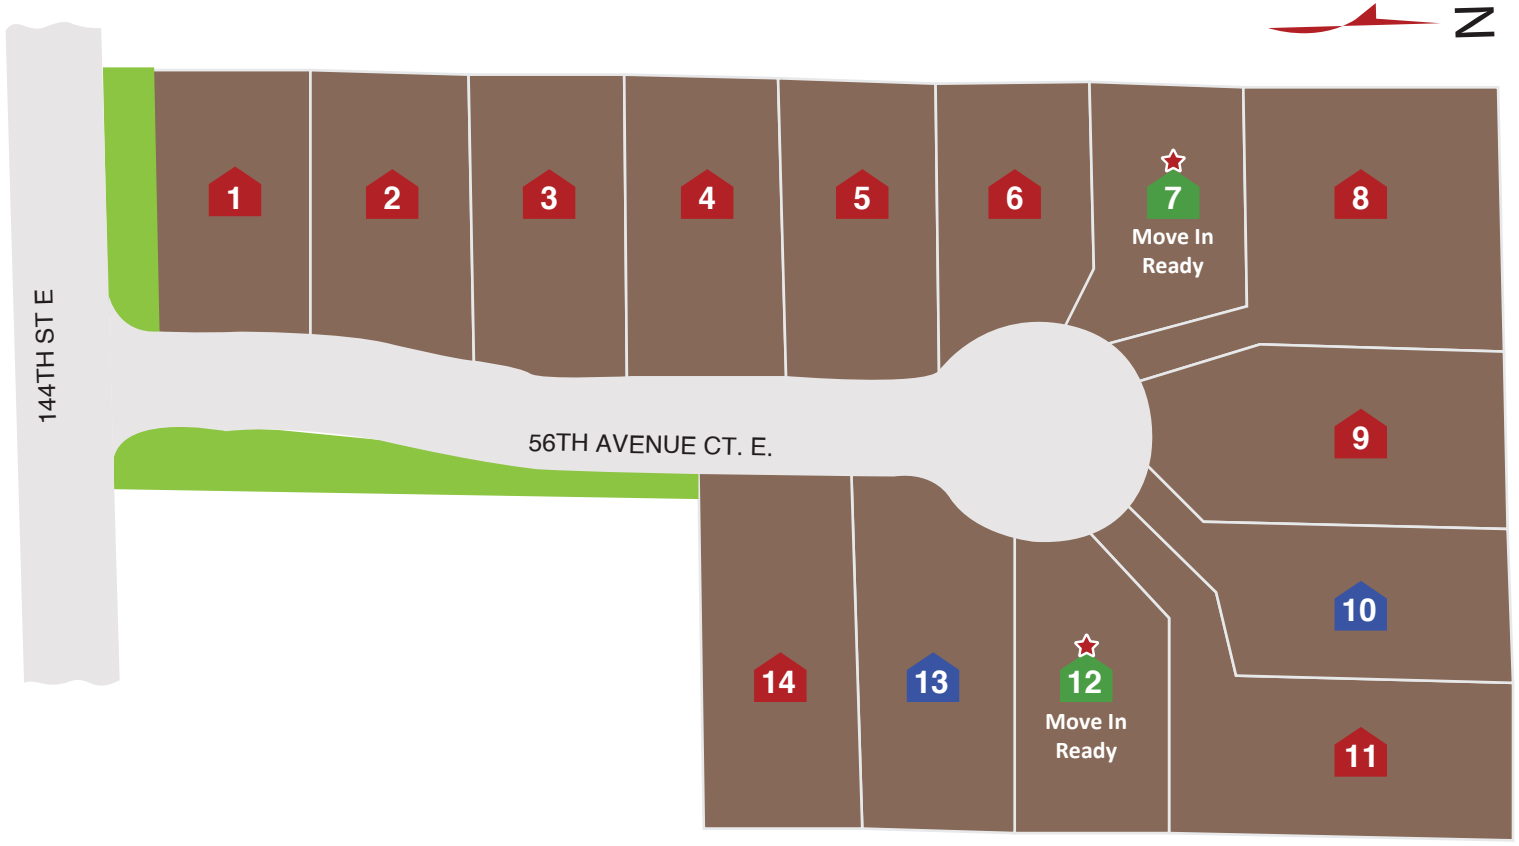

COMMUNITY PLAT MAP — BIRCH - PUYALLUP, WA

-  Available Under Construction/Permitting
-  Available
-  Sold Homes
-  Model Home
-  Move In Ready

Birch Address: 5607 144th Street East Puyallup, WA 98373

Document last updated: Oct 29th, 2024