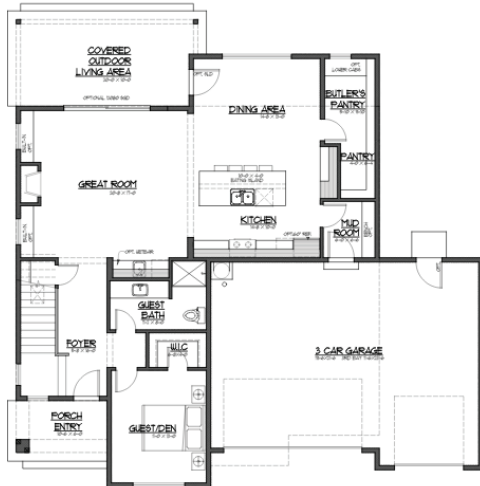

MOVE IN READY!

This home has builder upgrades that include:

Great Room Cabinets

Shiplap on Fireplace

Mud Bench

Freestanding Tub

Upgraded Appliances: Cooktop and Double Oven

JK MONARCH

South Campus Estates #3

\$1,274,950.00

2908 Elevation A 3 Car Garage

537 SW 366TH ST Federal Way

MOVE IN READY!

MASTER PLAN 04/16/2024

Main Floor

MASTER PLAN 04/16/2024