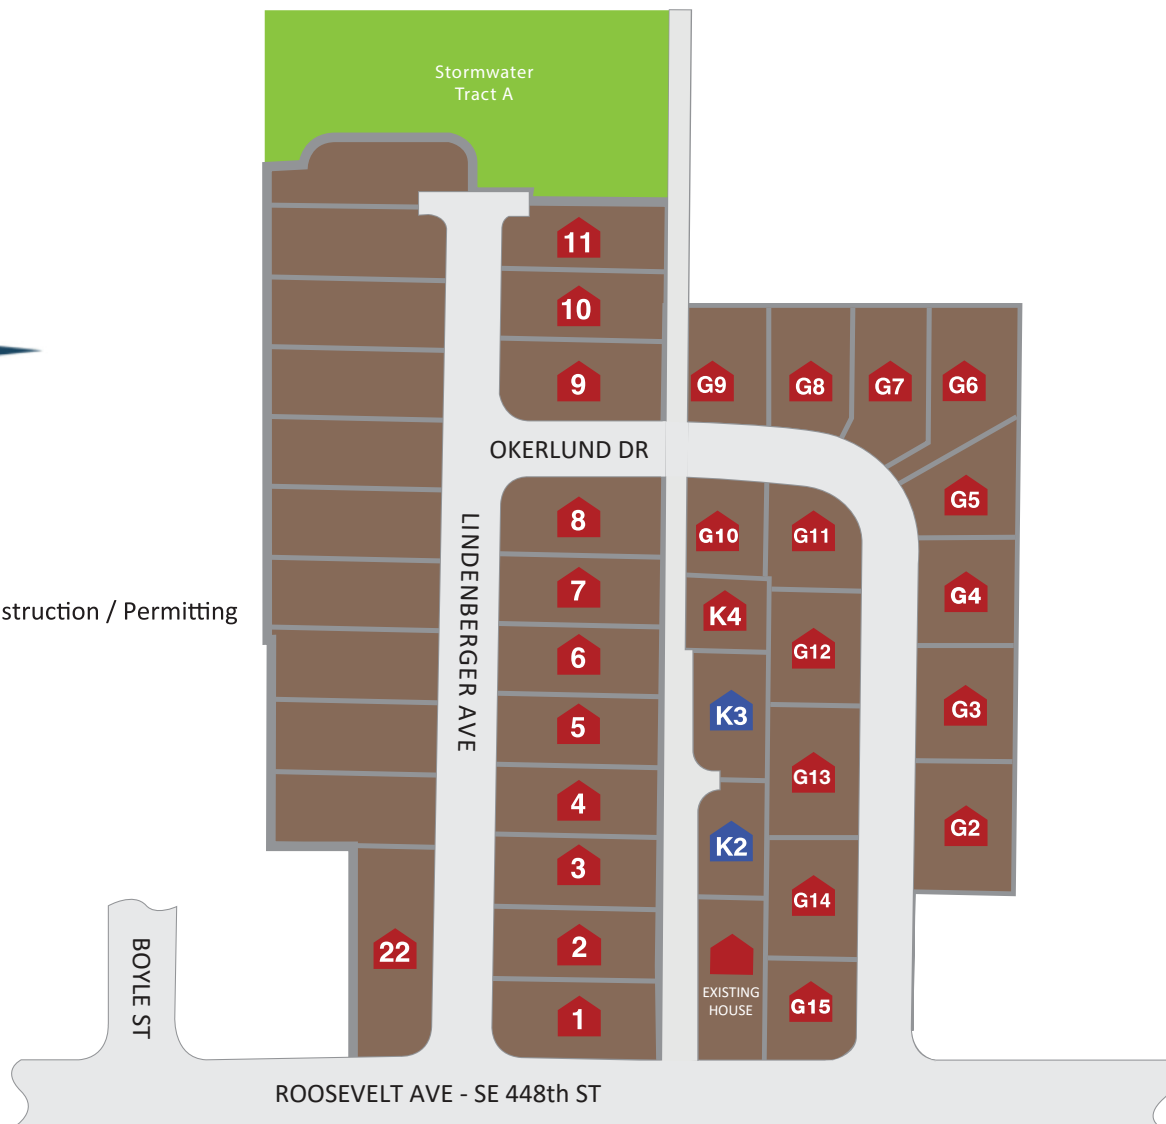

**JK MONARCH**  
A TRUMARK COMPANY

COMMUNITY PLAT MAP – ROSENBAUER LANE

-  Available Under Construction / Permitting
-  Available Homes
-  Sold Homes
-  Model Home
-  Available Presales  
Move In Ready

Document last updated: **May 14th, 2025**

Open Hours 12:00 pm to 4:00 pm Friday - Monday

Gary Hendrickson (253) 201-1371  
eMail: concierge@gh1team.com

**BERKSHIRE HATHAWAY**  
HomeServices  
South Sound Properties

JK Monarch seeks to constantly improve our homes, and to that end we reserve the right to change features, brand names, dimensions, architectural details, and designs. This document is for illustrative purposes and drawings are not to scale. Finishes, styles, and amenities shown may not be included, even under signed contract.