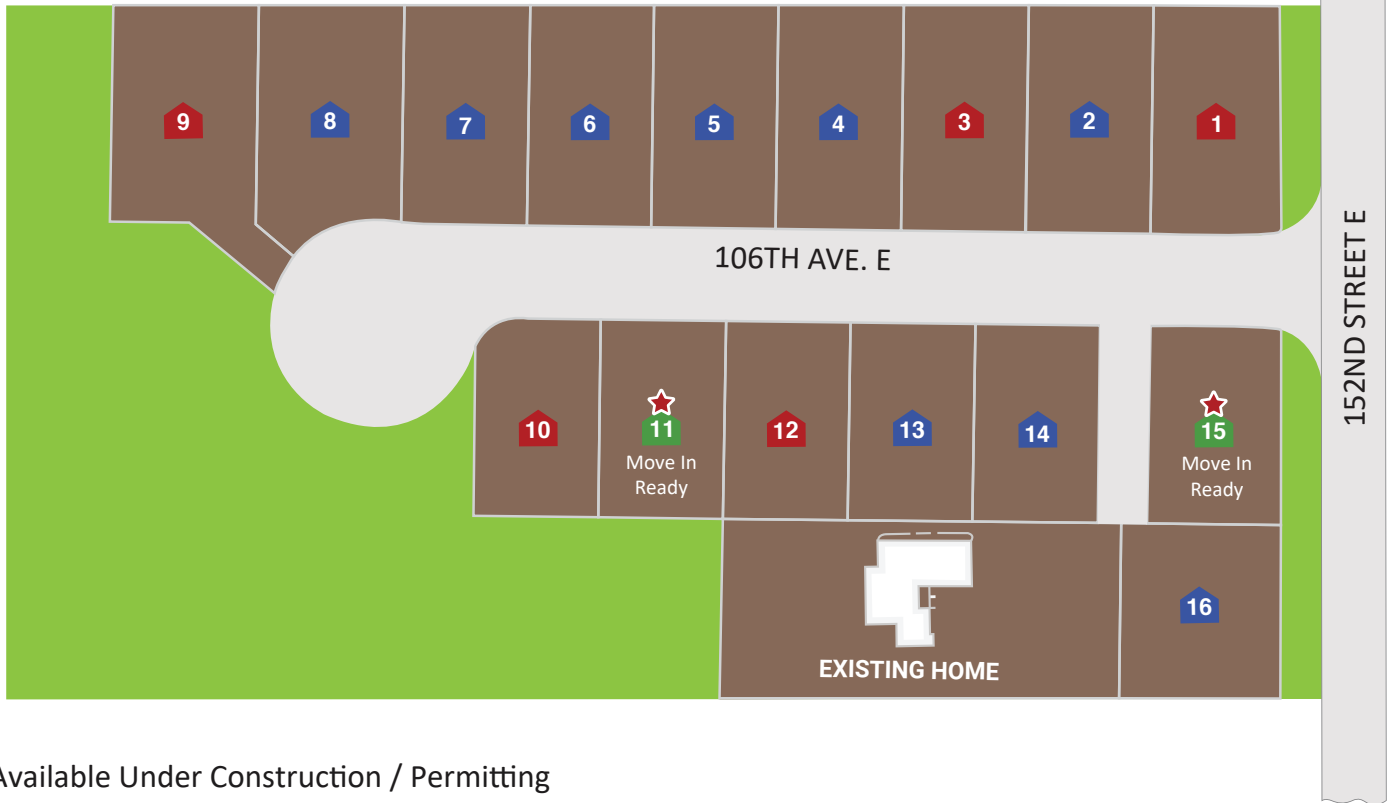

JK MONARCH
FINE HOMES

COMMUNITY PLAT MAP – MOUNTAIN GLEN – PUYALLUP, WA

-  Available Under Construction / Permitting
-  Available Presales
-  Sold Homes
-  Model Home
-  Move In Ready

Mountain Glen Address: 10608 152nd St E Puyallup, WA 98374