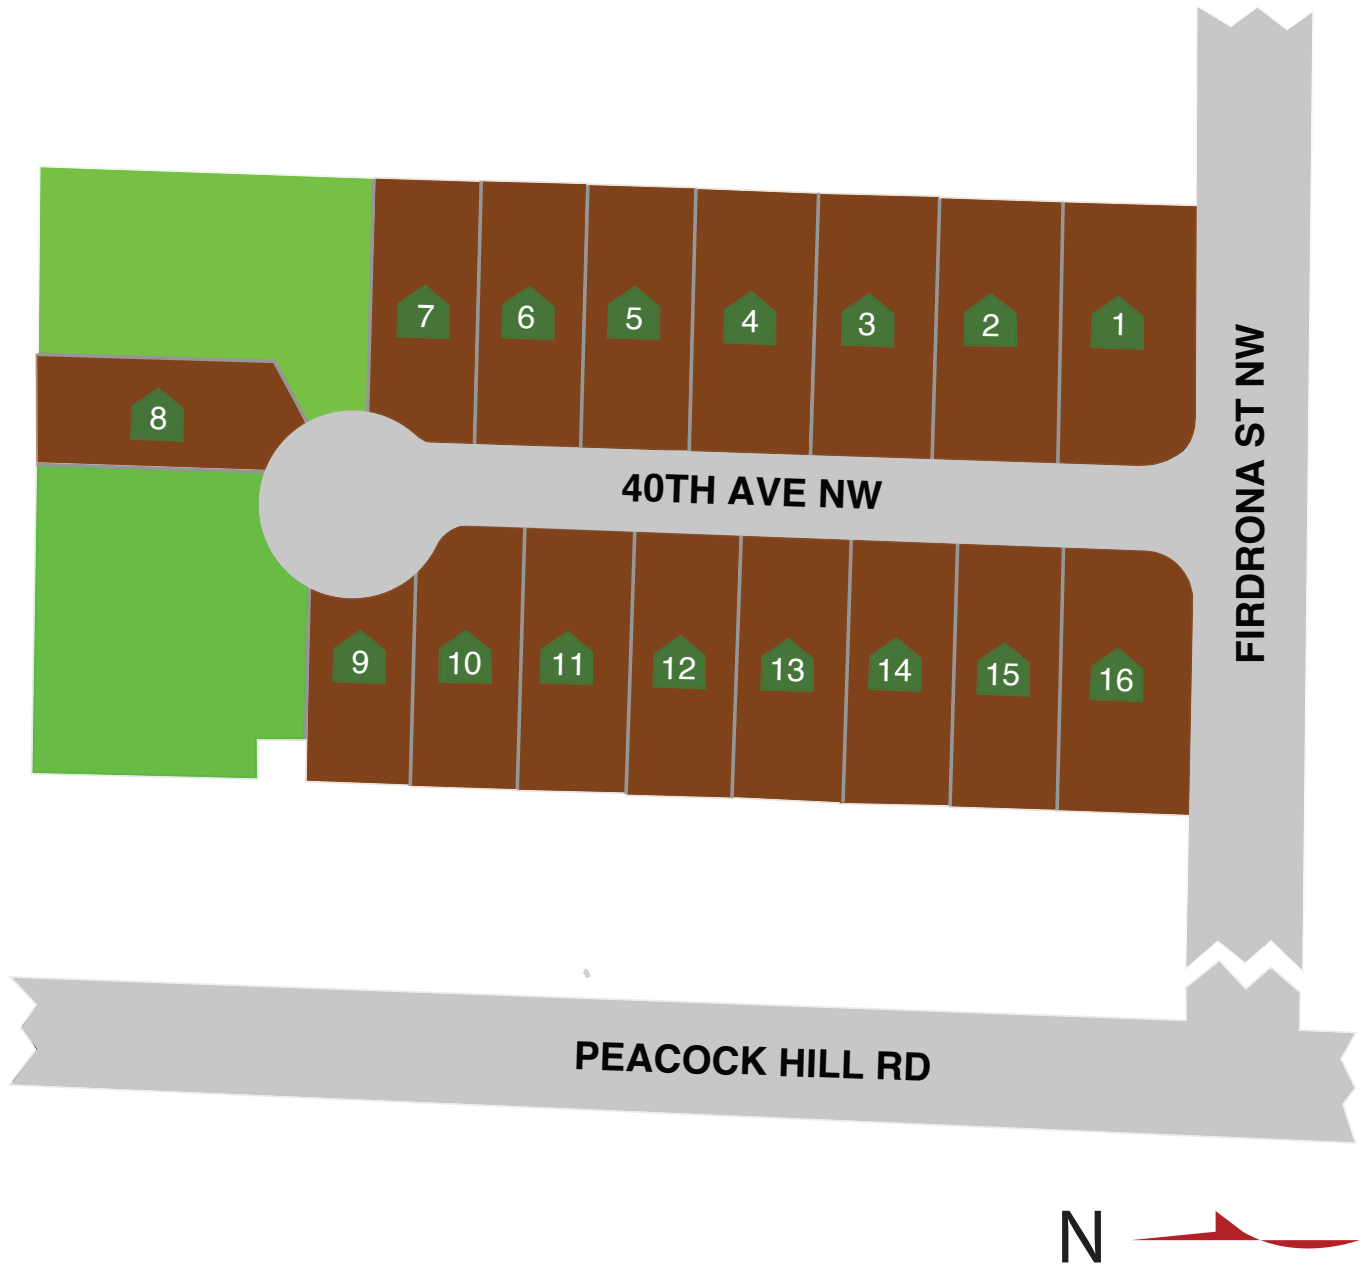

JK MONARCH
FINE HOMES

COMMUNITY PLAT MAP — FIRDRONA CREST

Document last updated: Aug 30th, 2024

Gary Hendrickson (253) 252-8911
eMail: concierge@gh1team.com

BERKSHIRE HATHAWAY
HomeServices
South Sound Properties