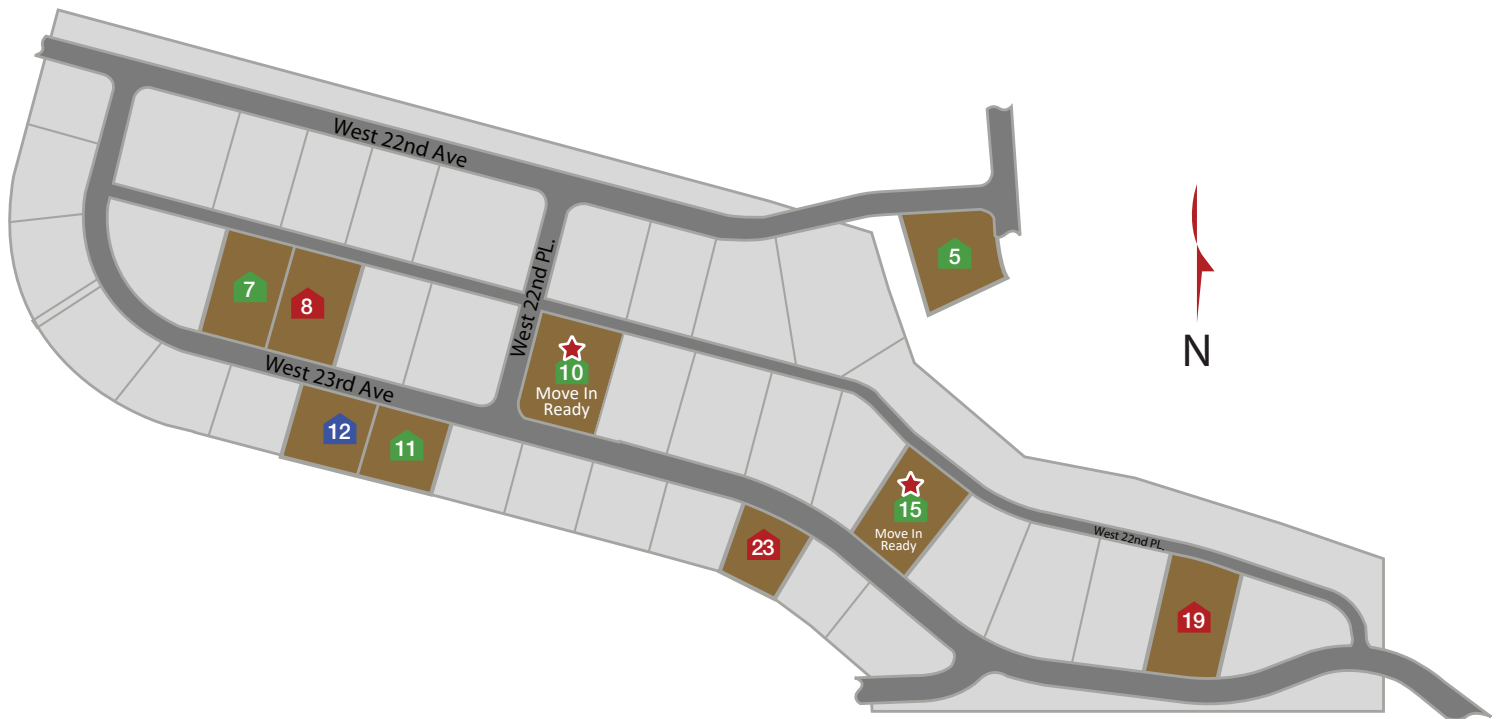

JK MONARCH
FINE HOMES

COMMUNITY PLAT MAP – SOUTHCLIFFE

- Available Under Construction / Permitting
- Available Presales
- Sold Homes
- Model Home
- Move In Ready

Document last updated: Jul 06th, 2024

MICHELLE BOUCHEY (509) 378-0695
eMail: michelle.b@c21-tc.com MLS#: 105190WA