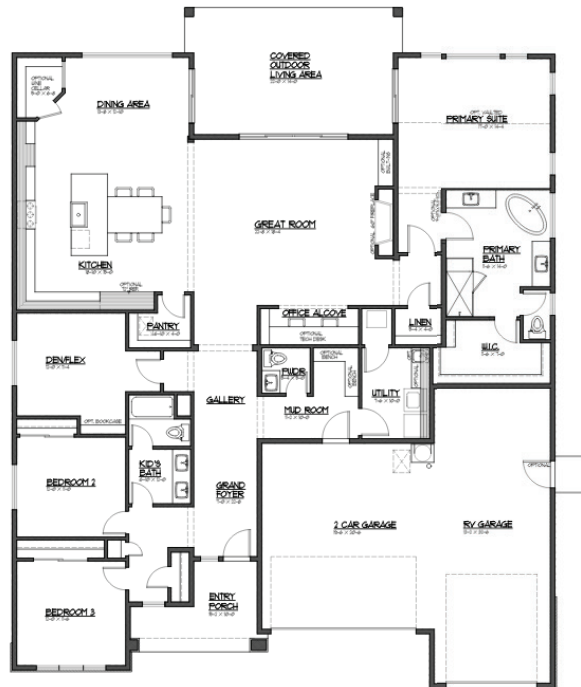

JK MONARCH

South Hill Estates 1-5

\$759,950.00

2850 Elevation C 2 Car + RV Garage
4865 S Reed St Kennewick

**MOVE IN
READY!**

RAMBLER

Visit WWW.JKMonarch.com or Contact Us for more information.

JK MONARCH
FINE HOMES

JK Monarch seeks to constantly improve our homes, and to that end we reserve the right to change features, brand names, dimensions, architectural details, and designs. This document is for illustrative purposes and drawings are not to scale. Finishes, styles, and amenities shown may not be included, even under signed contract.