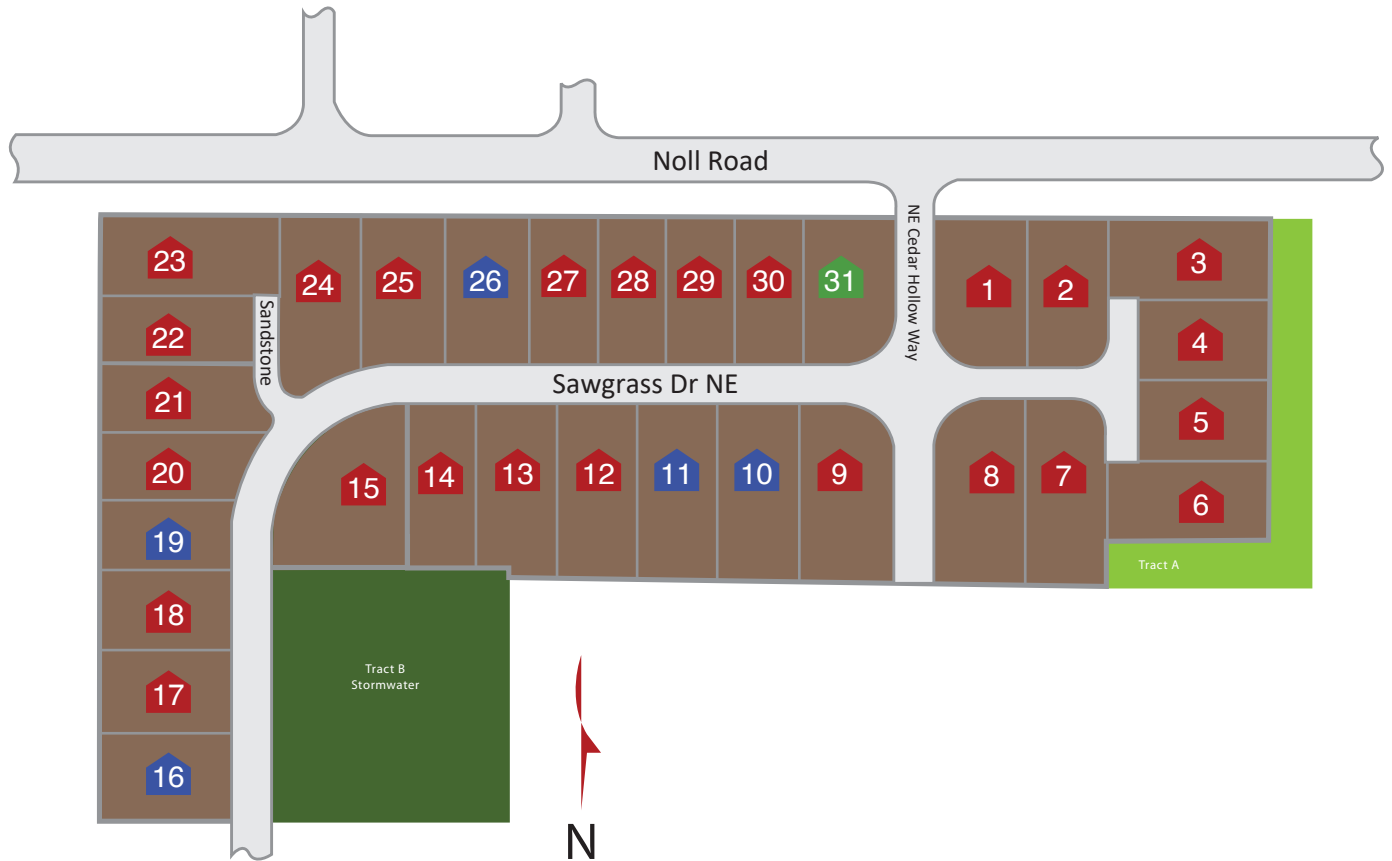

COMMUNITY PLAT MAP – NOLL TERRACE

-  Available Under Construction/Permitting
-  Available Presales
-  Sold Homes
-  Model Home
-  Move In Ready

Document last updated: Jul 18th, 2024

Open Hours-Thursdays: 1:00-4:00 pm
All other days: 12:00-4:00 pm