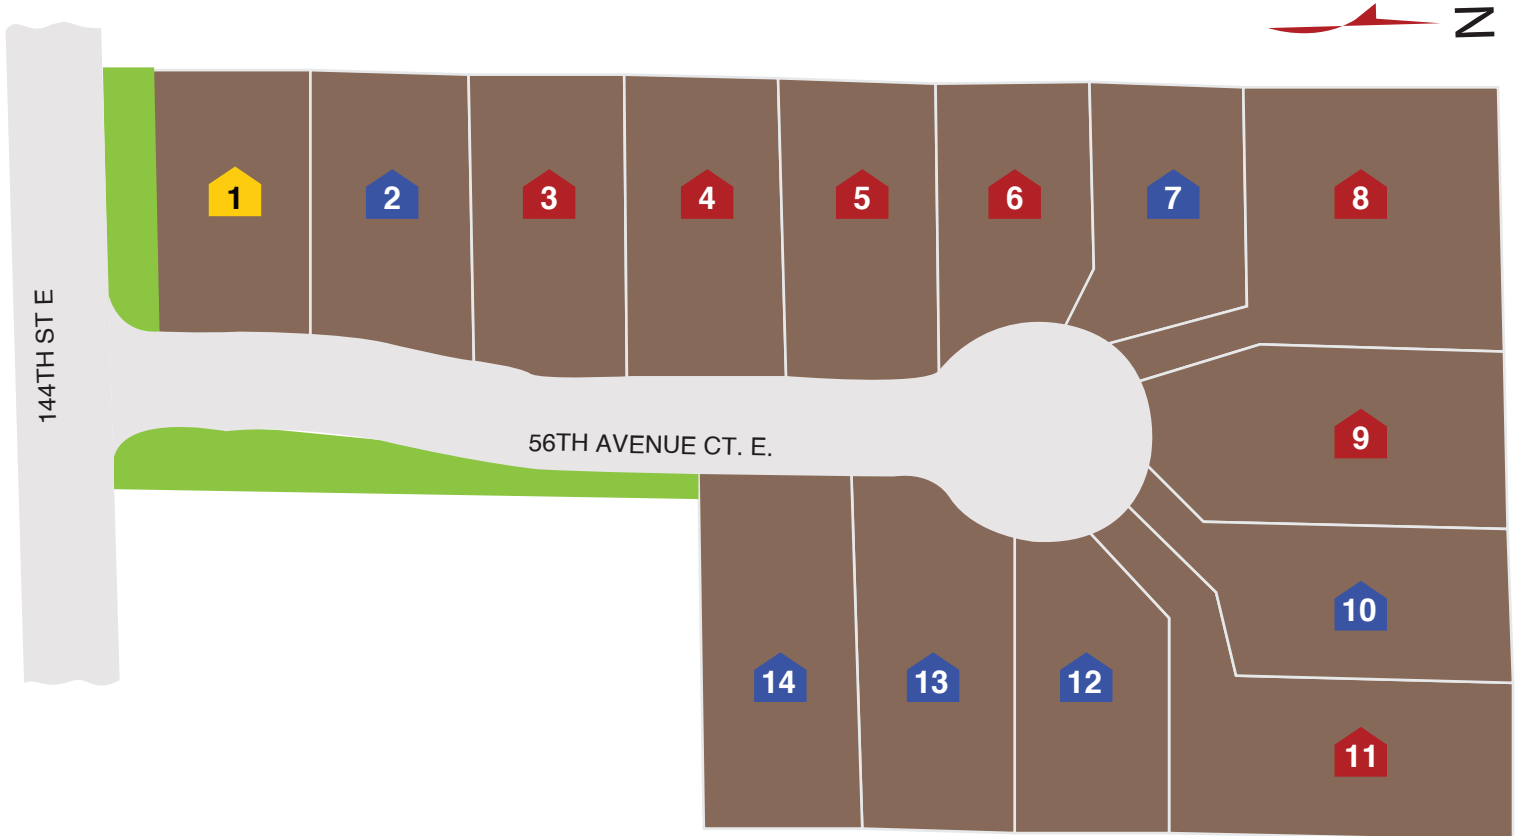

COMMUNITY PLAT MAP — BIRCH - PUYALLUP, WA

- Available Under Construction/Permitting
- Available Presales
- Sold Homes
- Model Home
- Move In Ready

Birch Address: 5607 144th Street East Puyallup, WA 98373