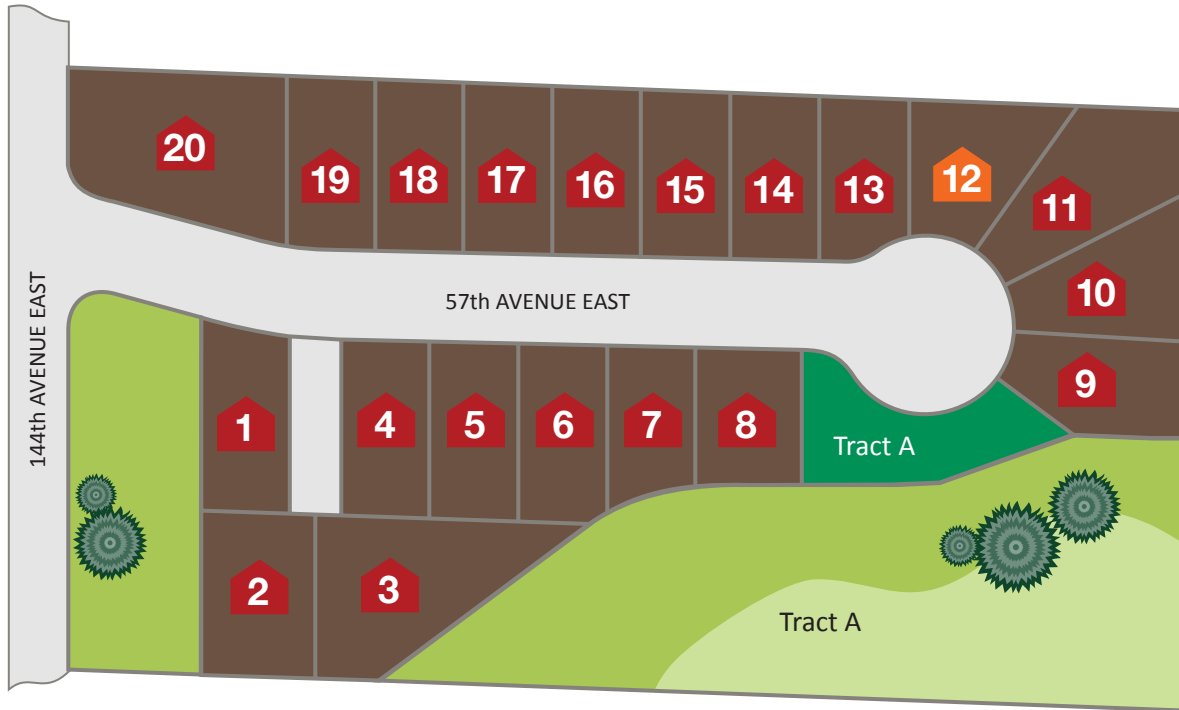

COMMUNITY PLAT MAP

LIBERTY CANYON

LOCATED IN PUYALLUP, WASHINGTON

DRIVING DIRECTIONS

From Highway 512 take the Canyon Road exit. Head South on Canyon Road, Left on 144th Ave. East. Neighborhood will be on your Left at 57th Avenue East.