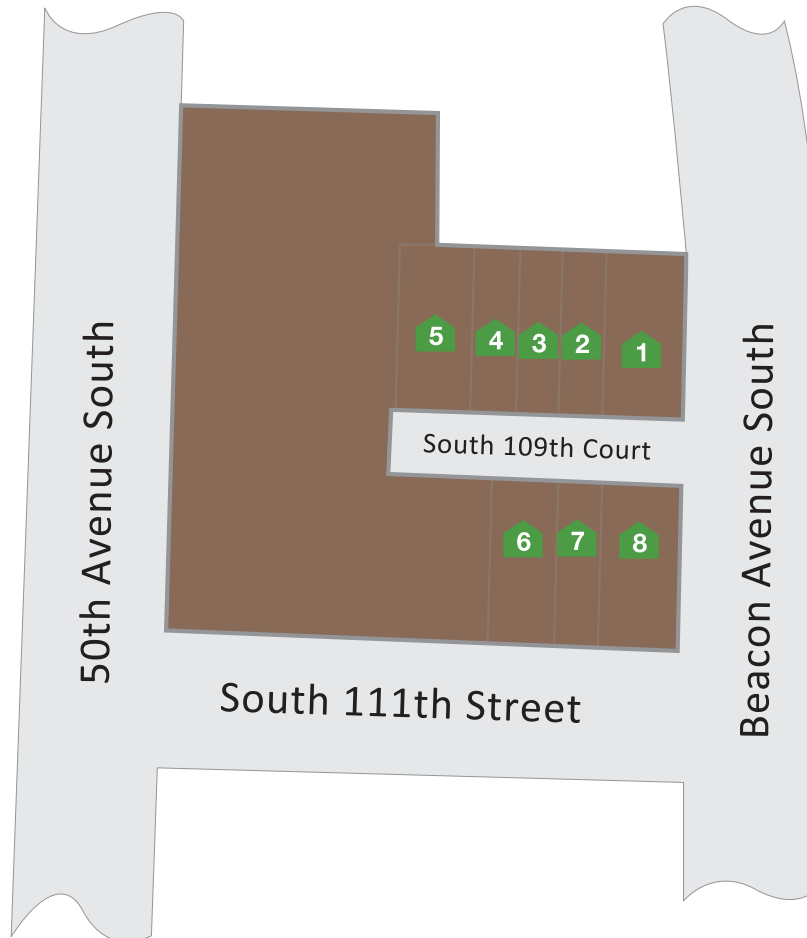

COMMUNITY PLAT MAP

EAST WEST TOWNHOMES

LOCATED IN TUKWILA, WASHINGTON
 5044 South 109th Ct, Tukwila, WA 98178

-  Pre-Sale Opportunities
-  Sold Homes
-  Move-In Ready
-  Under Construction
-  Phase Two
-  Model Home