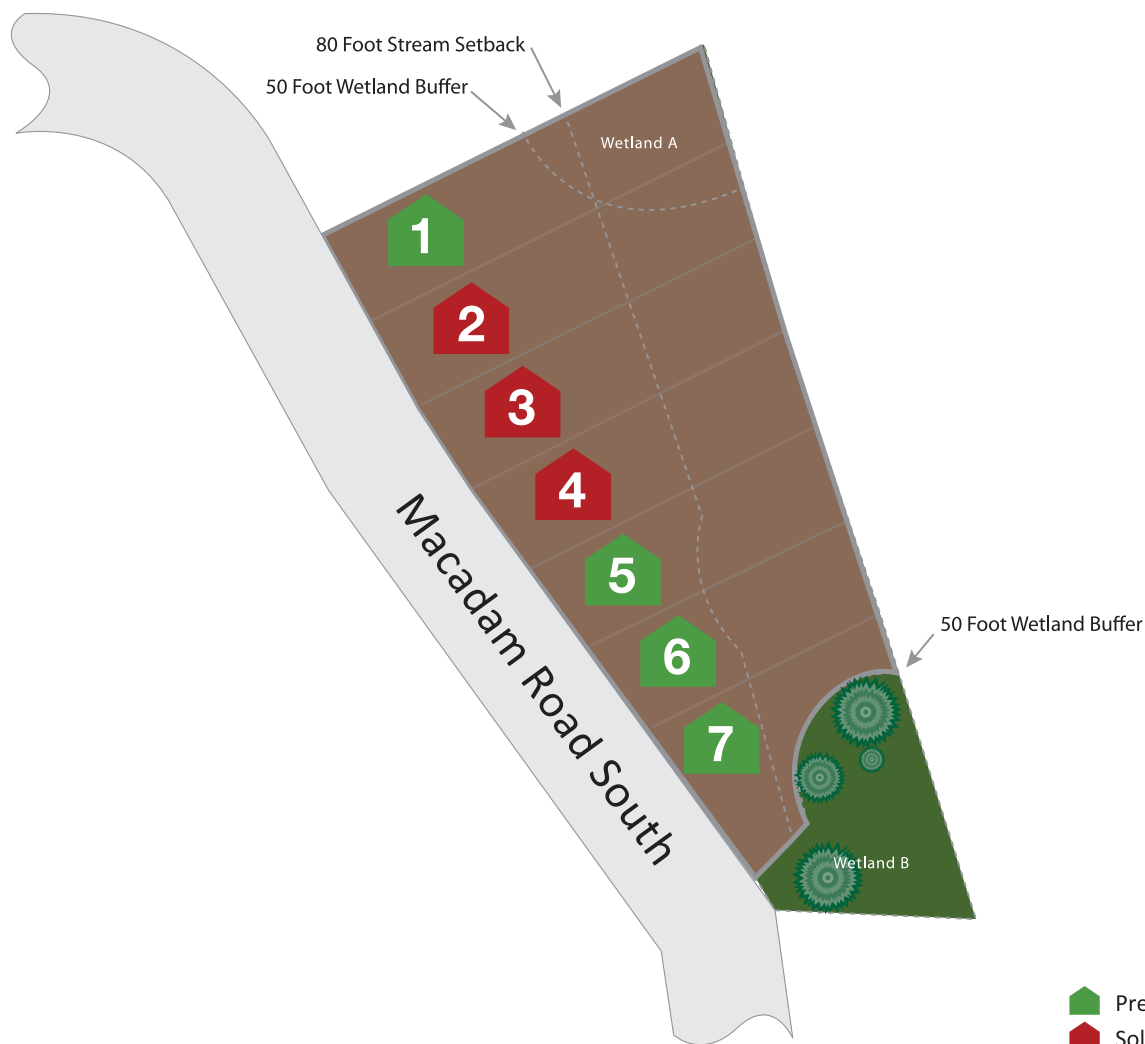

COMMUNITY PLAT MAP

MACADAM

LOCATED IN TUKWILA, WASHINGTON

-  Pre-Sale Opportunities
-  Sold Homes
-  Move-In Ready
-  Under Construction
-  Phase Two
-  Model Home

Document last updated: **November 9th, 2017**