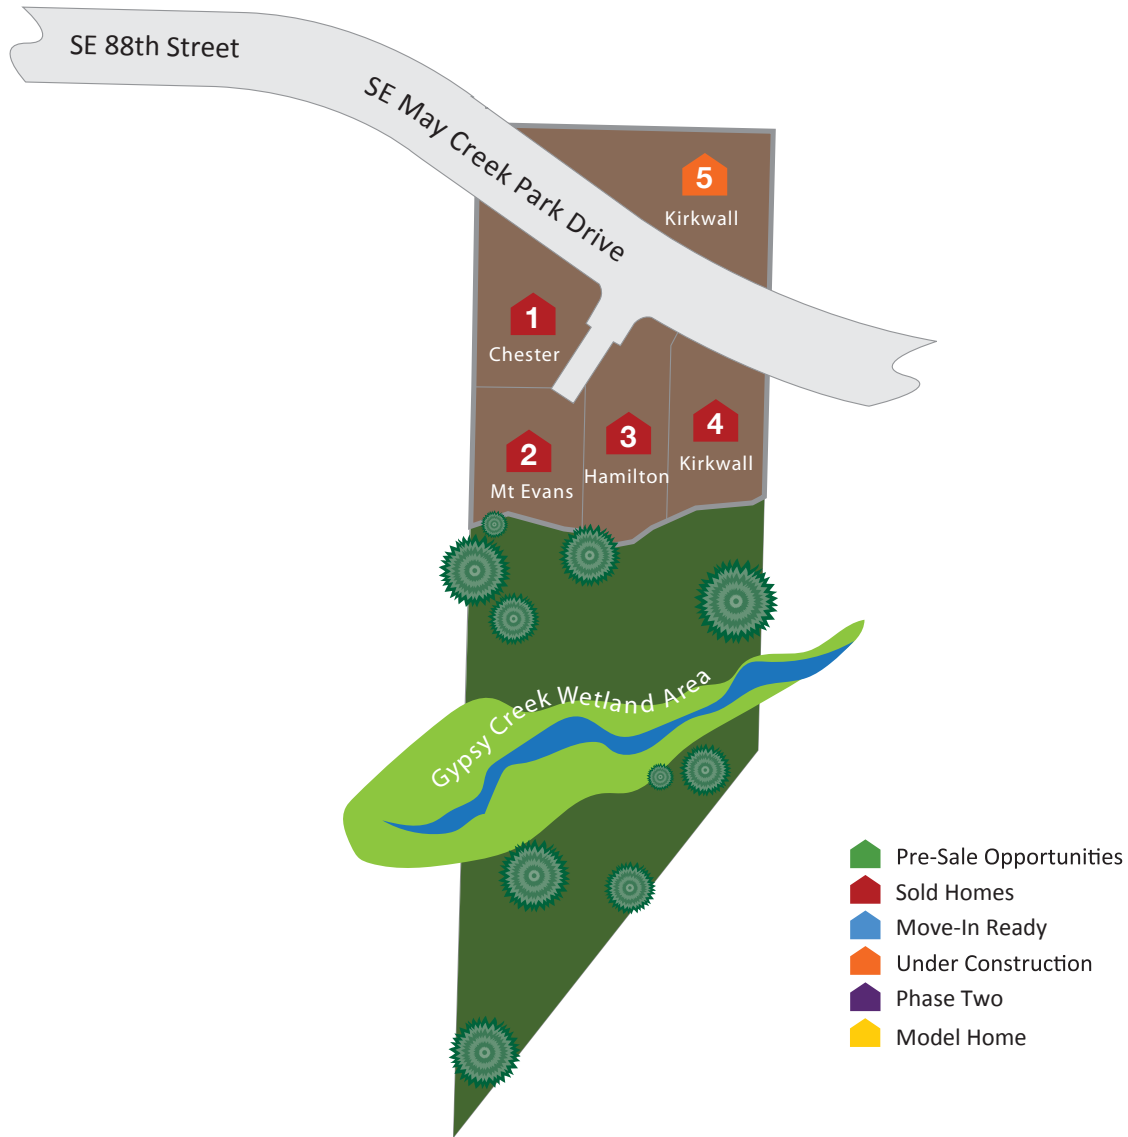

COMMUNITY PLAT MAP

EDEN RIDGE

LOCATED IN NEWCASTLE, WASHINGTON

Document last updated: **May 1st, 2017**

FOR SALES INFORMATION

STEPHEN MACDONALD (425) 941.7325
eMail: stephenmacrealestate@gmail.com

JK MONARCH
FINE HOMES