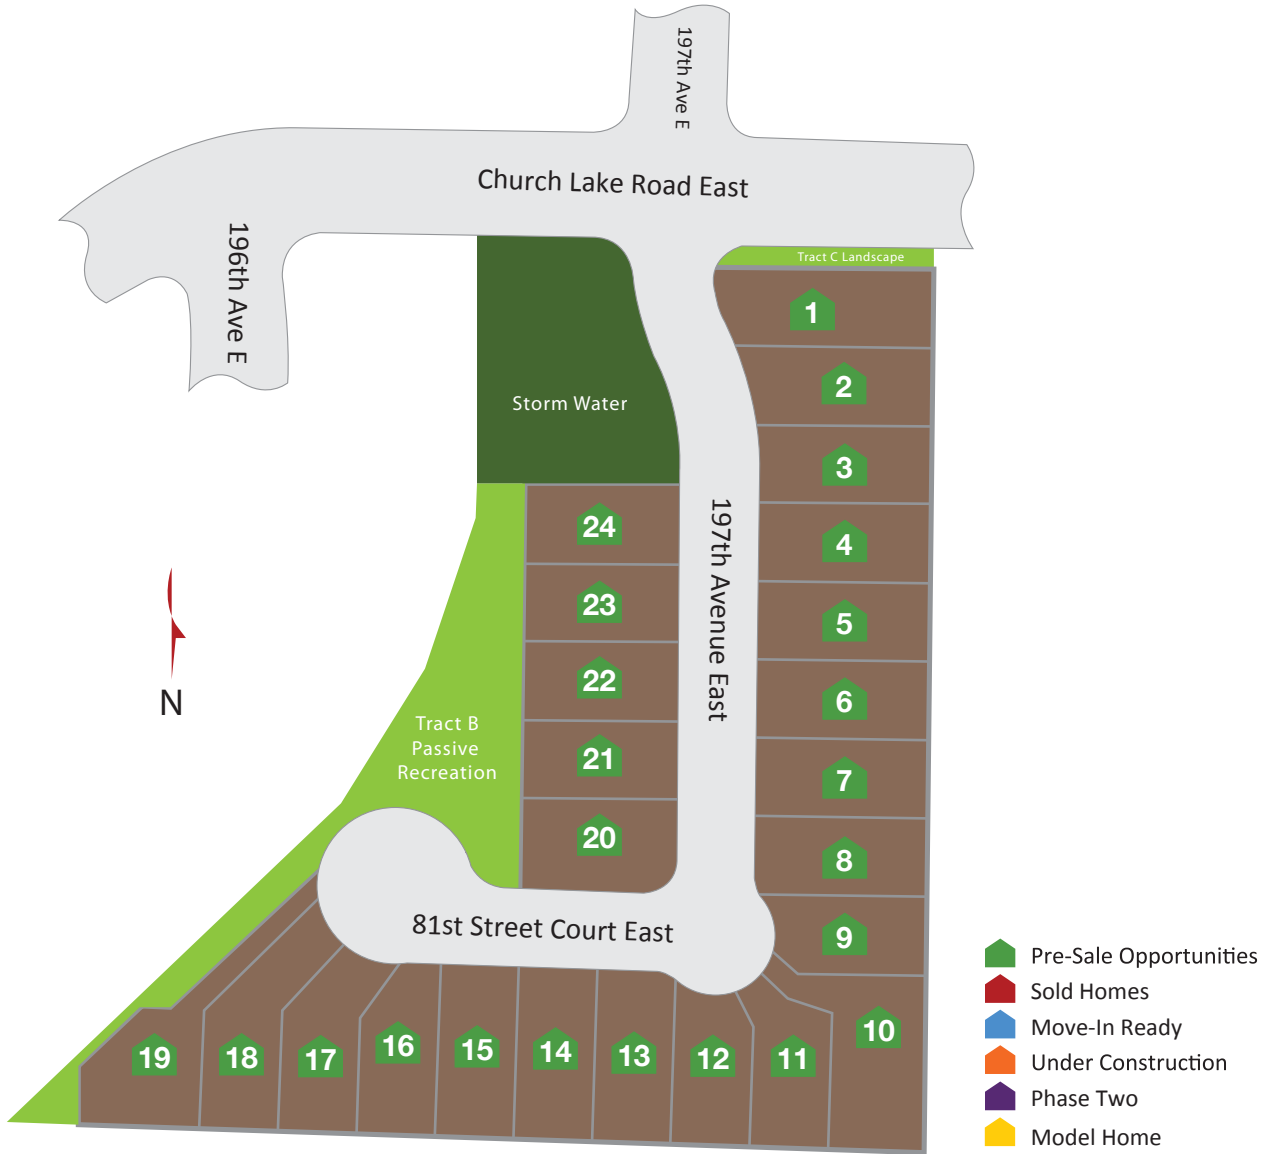

COMMUNITY PLAT MAP

CHURCH LAKE

LOCATED IN BONNEY LAKE, WASHINGTON

Document last updated: **November 8th, 2017**

FOR SALES INFORMATION

DOUG DAVEY (253) 381.4014
eMail: doug@hometeamnw.com

Home Team
NORTHWEST
Your trusted name in real estate