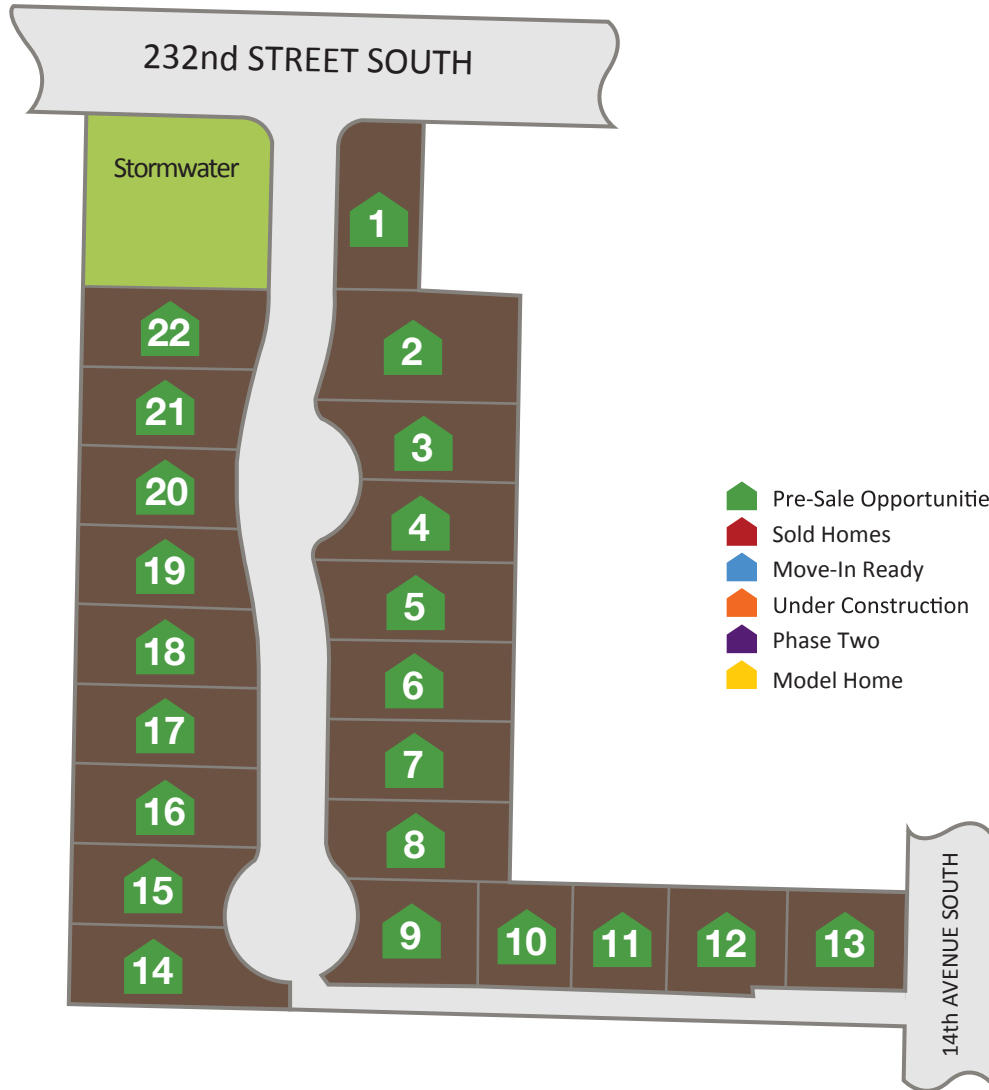

COMMUNITY PLAT MAP

PINNACLES AT DES MOINES

LOCATED IN DES MOINES, WASHINGTON

Document last updated: **November 7th, 2017**

PLEASE CALL LISTING AGENT FOR MORE INFORMATION

GINI ANDERSON, CRS, CSP (253) 988-0180
 eMail: gini@FindYourNWHome.com